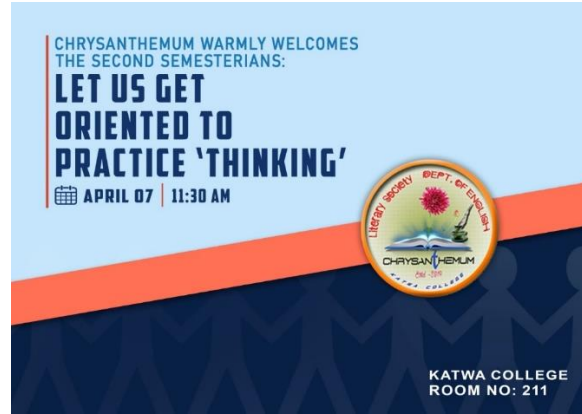

# KATWA COLLEGE

(Affiliated to the University of Burdwan)

Principal's Office,

P.O.: Katwa, Dist.: Purba Bardhaman, West Bengal, PIN: 713 130, India.

Mobile: +918101078393

॥ विद्यया विन्दतेऽमृतम् ॥

## REPORT ON "LET US GET ORIENTED TO PRACTICE THINKING"

DATE: 7.04.2022

Signature of the IQAC Coordinator

Coordinator  
IQAC  
Katwa College

Signature of the Principal

Principal  
Katwa College